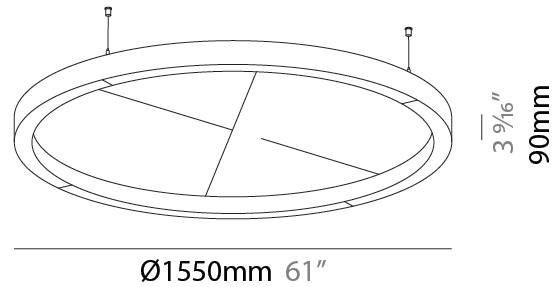

GENERAL

Series: Glorious Slim Acoustic
Brand: Prolicht
Division: Architectural
Mounting Type: Suspension
Mounting Location: Ceiling
Subcategory: Acoustic

PHYSICAL

Shape: Round
Length (mm): 1550
Length (in): 61
Width (mm): 90
Width (in): 3 9/16
Light Distribution: Direct / Indirect
Diffuser: PMMA - Opal / Micro-Prism
Fixture Finish: SSR / BKV / CWI / CRY / HAB / UFT / ITA / RUA / FTG / MYG / LOD / PUS / FRO / FUP / KIA / POP / BLS / SPG / MEY / GOH / GUM / CHC / COM / ABZ / JAG / OBR / MOS / ROR

Accent Finish: ANC / ASH / BNA / BTC / BZE / CEL / EGG / EVG / FOG / FOS / FST / FUA / IRI / IRO / KHA / LIC / LIM / MER / MSN / MUS / ONX / PEA / PLU / POL / PPY / RAY / ROY / RST / STE / SWD / TAN / TAU

Fixture Material: Aluminum
Cable Details: 2 000mm / 78 3/4" or 6 000mm / 236 1/4" Transparent Cable

ELECTRICAL

Lamp Type: LED (Zhaga Standard)
Input Wattage (W): 154
Total Output Wattage (W): 141.8
Dimming: Non-Dimmable
Driver Included: Yes
Driver Location: Integrated
Driver Type: Constant Current - Universal
Driver Class: Class 2
Input Voltage (V): 120 - 277

LED

Color Temperature (°K): 2700 / 3000 / 3500 / 4000
Max. Delivered Lumen (lm): Max 19158
Nominal Lumen (lm): Max 24446
CRI: >90 CRI
Lamp Life (hrs): 50000

OPTICAL

RATINGS AND CERTIFICATIONS

Certified By: CSA Certified to UL and CSA Standards
IP rating: IP20