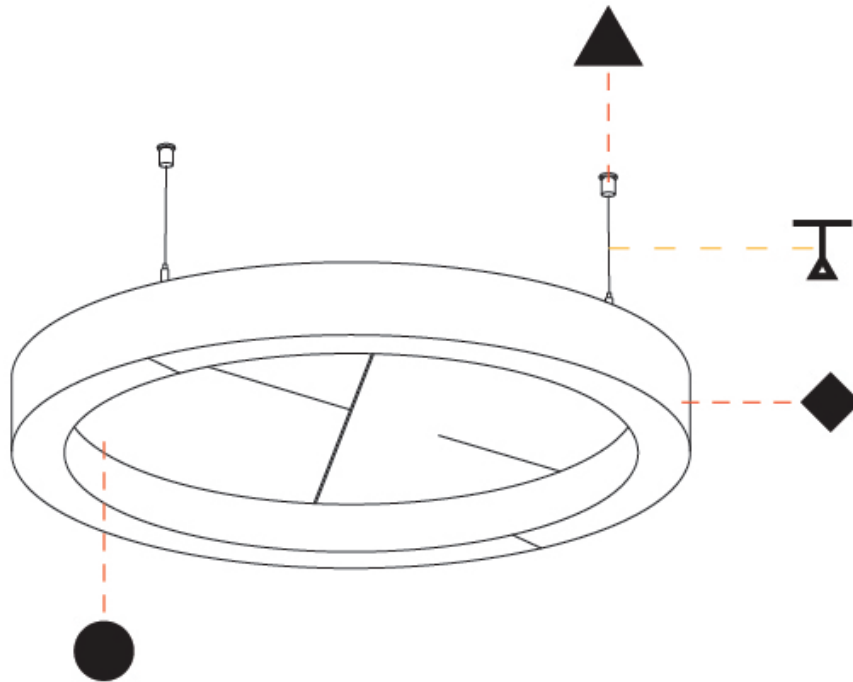

GLORIOUS SLIM ACOUSTIC SUSPENSION

A300730-

PROJECT	_____
TYPE	_____
SPECIFIER	_____
QUANTITY	_____
DATE	_____

A