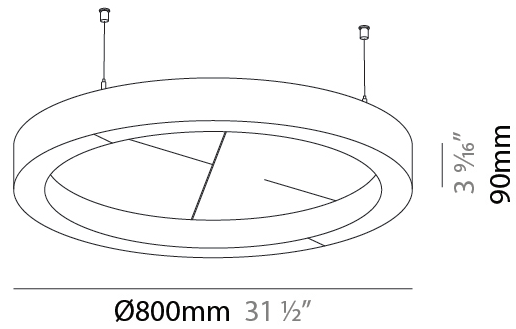

GENERAL

Series: Glorious Slim Acoustic
Brand: Prolicht
Division: Architectural
Mounting Type: Suspension
Mounting Location: Ceiling
Subcategory: Acoustic

PHYSICAL

Shape: Round
Length (mm): 800
Length (in): 31 1/2
Width (mm): 90
Width (in): 3 9/16
Light Distribution: Direct
Weight (kg): 9.026
Weight (lbs): 19.90
Diffuser: PMMA - Opal / Micro-Prism
Fixture Finish: SSR / BKV / CWI / CRY / HAB / UFT / ITA / RUA / FTG / MYG / LOD / PUS / FRO / FUP / KIA / POP / BLS / SPG / MEY / GOH / GUM / CHC / COM / ABZ / JAG / OBR / MOS / ROR
Accent Finish: ANC / ASH / BNA / BTC / BZE / CEL / EGG / EVG / FOG / FOS / FST / FUA / IRI / IRO / KHA / LIC / LIM / MER / MSN / MUS / ONX / PEA / PLU / POL / PPY / RAY / ROY / RST / STE / SWD / TAN / TAU
Fixture Material: Aluminum
Cable Details: 2 000mm / 78 3/4" or 6 000mm / 236 1/4" Transparent Cable

ELECTRICAL

Lamp Type: LED (Zhaga Standard)
Input Wattage (W): 52.1
Total Output Wattage (W): 47.3
Dimming: Non-Dimmable
Driver Included: Yes
Driver Location: Integrated
Driver Type: Constant Current - Universal
Driver Class: Class 2
Input Voltage (V): 120 - 277

LED

Color Temperature (°K): 2700 / 3000 / 3500 / 4000
Max. Delivered Lumen (lm): 6237 / 6388 / 4979 / 6768
Nominal Lumen (lm): 7955 / 8148 / 6351 / 8632
CRI: >90 CRI
Lamp Life (hrs): 50000

OPTICAL

RATINGS AND CERTIFICATIONS

Certified By: CSA Certified to UL and CSA Standards
IP rating: IP20