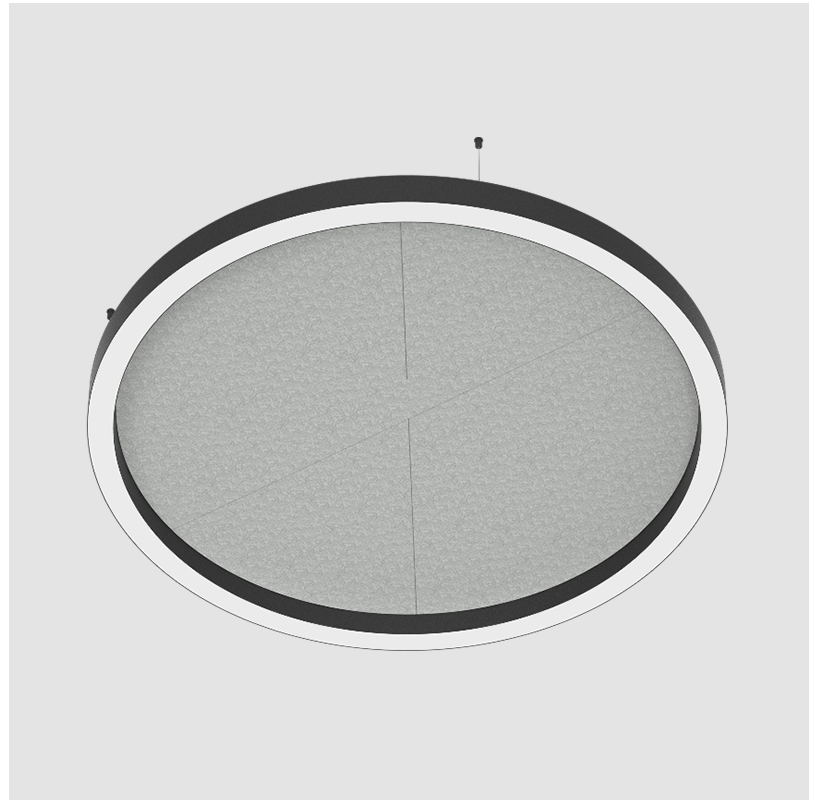

GENERAL

Series: Glorious Slim Acoustic
Brand: Prolicht
Division: Architectural
Mounting Type: Suspension
Mounting Location: Ceiling
Subcategory: Acoustic

PHYSICAL

Shape: Round
Length (mm): 1550
Length (in): 61
Width (mm): 90
Width (in): 3 9/16
Light Distribution: Direct
Diffuser: [PMMA - Opal / Micro-Prism](#)
Fixture Finish: [SSR / BKV / CWI / CRY / HAB / UFT / ITA / RUA / FTG / MYG / LOD / PUS / FRO / FUP / KIA / POP / BLS / SPG / MEY / GOH / GUM / CHC / COM / ABZ / JAG / OBR / MOS / ROR](#)
Accent Finish: [ANC / ASH / BNA / BTC / BZE / CEL / EGG / EVG / FOG / FOS / FST / FUA / IRI / IRO / KHA / LIC / LIM / MER / MSN / MUS / ONX / PEA / PLU / POL / PPY / RAY / ROY / RST / STE / SWD / TAN / TAU](#)
Fixture Material: Aluminum
Cable Details: [2 000mm / 78 3/4" or 6 000mm / 236 1/4" Transparent Cable](#)

ELECTRICAL

Lamp Type: LED (Zhaga Standard)
Input Wattage (W): 104.2
Total Output Wattage (W): 94.5
Dimming: [Non-Dimmable](#)
Driver Included: Yes
Driver Location: Integrated
Driver Type: Constant Current - Universal
Driver Class: Class 2
Input Voltage (V): 120 - 277

LED

Color Temperature (°K): [2700 / 3000 / 3500 / 4000](#)
Max. Delivered Lumen (lm): 12474 / 12777 / 9959 / 13535
Nominal Lumen (lm): 15910 / 16927 / 12702 / 17624
CRI: >90 CRI
Lamp Life (hrs): 50000

OPTICAL

RATINGS AND CERTIFICATIONS

Certified By: CSA Certified to UL and CSA Standards
IP rating: IP20