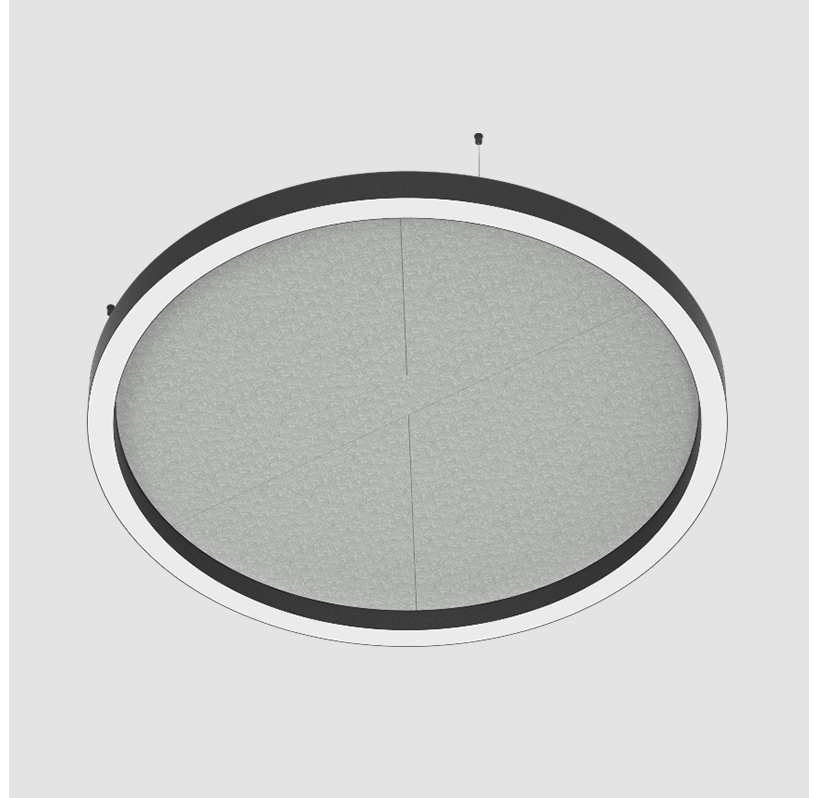

GENERAL

Series: Glorious Slim Acoustic
Brand: Prolicht
Division: Architectural
Mounting Type: Suspension
Mounting Location: Ceiling
Subcategory: Acoustic

PHYSICAL

Shape: Round
Length (mm): 1550
Length (in): 61
Width (mm): 90
Width (in): 3 9/16
Light Distribution: Direct / Indirect
Diffuser: PMMA - Opal / Micro-Prism
Fixture Finish: SSR / BKV / CWI / CRY / HAB / UFT / ITA / RUA / FTG / MYG / LOD / PUS / FRO / FUP / KIA / POP / BLS / SPG / MEY / GOH / GUM / CHC / COM / ABZ / JAG / OBR / MOS / ROR

Accent Finish: ANC / ASH / BNA / BTC / BZE / CEL / EGG / EVG / FOG / FOS / FST / FUA / IRI / IRO / KHA / LIC / LIM / MER / MSN / MUS / ONX / PEA / PLU / POL / PPY / RAY / ROY / RST / STE / SWD / TAN / TAU

Fixture Material: Aluminum
Cable Details: 2 000mm / 78 3/4" or 6 000mm / 236 1/4" Transparent Cable

ELECTRICAL

Lamp Type: LED (Zhaga Standard)
Input Wattage (W): 154
Total Output Wattage (W): 141.8
Dimming: Non-Dimmable
Driver Included: Yes
Driver Location: Integrated
Driver Type: Constant Current - Universal
Driver Class: Class 2
Input Voltage (V): 120 - 277

LED

Color Temperature (°K): 2700 / 3000 / 3500 / 4000
Max. Delivered Lumen (lm): Max 19158
Nominal Lumen (lm): Max 24446
CRI: >90 CRI
Lamp Life (hrs): 50000

OPTICAL

RATINGS AND CERTIFICATIONS

Certified By: CSA Certified to UL and CSA Standards
IP rating: IP20