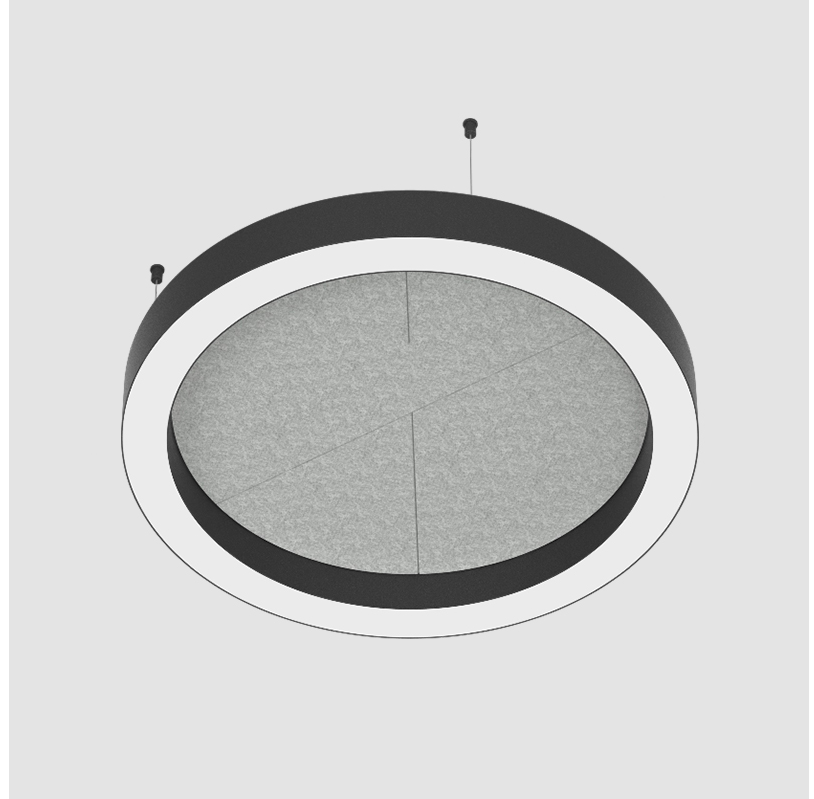

GENERAL

Series: Glorious Slim Acoustic
Brand: Prolicht
Division: Architectural
Mounting Type: Suspension
Mounting Location: Ceiling
Subcategory: Acoustic

PHYSICAL

Shape: Round
Length (mm): 800
Length (in): 31 1/2
Width (mm): 90
Width (in): 3 9/16
Light Distribution: Direct
Weight (kg): 9.026
Weight (lbs): 19.90
Diffuser: PMMA - Opal / Micro-Prism
Fixture Finish: SSR / BKV / CWI / CRY / HAB / UFT / ITA / RUA / FTG / MYG / LOD / PUS / FRO / FUP / KIA / POP / BLS / SPG / MEY / GOH / GUM / CHC / COM / ABZ / JAG / OBR / MOS / ROR
Accent Finish: ANC / ASH / BNA / BTC / BZE / CEL / EGG / EVG / FOG / FOS / FST / FUA / IRI / IRO / KHA / LIC / LIM / MER / MSN / MUS / ONX / PEA / PLU / POL / PPY / RAY / ROY / RST / STE / SWD / TAN / TAU
Fixture Material: Aluminum
Cable Details: 2 000mm / 78 3/4" or 6 000mm / 236 1/4" Transparent Cable

ELECTRICAL

Lamp Type: LED (Zhaga Standard)
Input Wattage (W): 52.1
Total Output Wattage (W): 47.3
Dimming: Non-Dimmable
Driver Included: Yes
Driver Location: Integrated
Driver Type: Constant Current - Universal
Driver Class: Class 2
Input Voltage (V): 120 - 277

LED

Color Temperature (°K): 2700 / 3000 / 3500 / 4000
Max. Delivered Lumen (lm): 6237 / 6388 / 4979 / 6768
Nominal Lumen (lm): 7955 / 8148 / 6351 / 8632
CRI: >90 CRI
Lamp Life (hrs): 50000

OPTICAL

RATINGS AND CERTIFICATIONS

Certified By: CSA Certified to UL and CSA Standards
IP rating: IP20