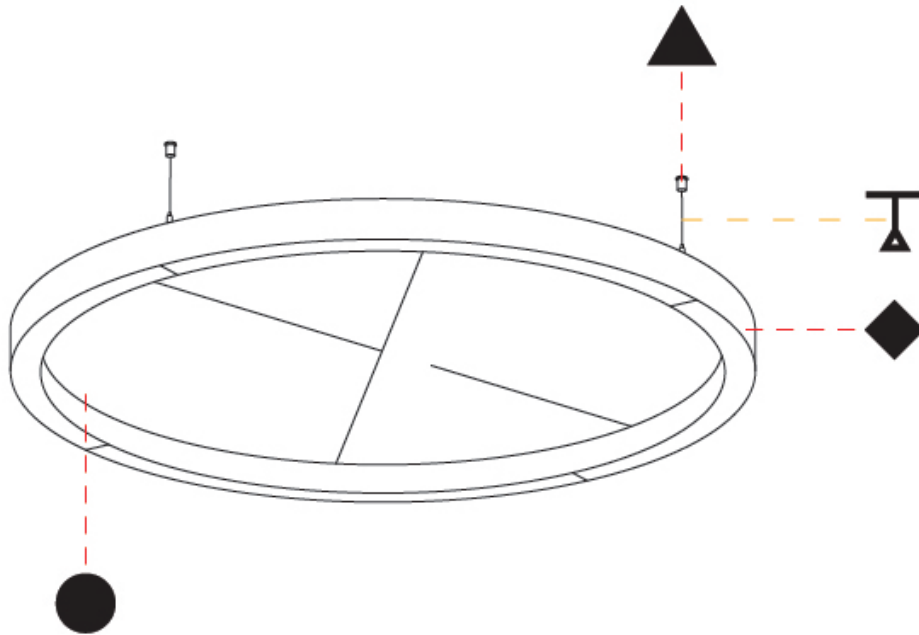

GLORIOUS SLIM ACOUSTIC SUSPENSION

A300731-

PROJECT	_____
TYPE	_____
SPECIFIER	_____
QUANTITY	_____
DATE	_____