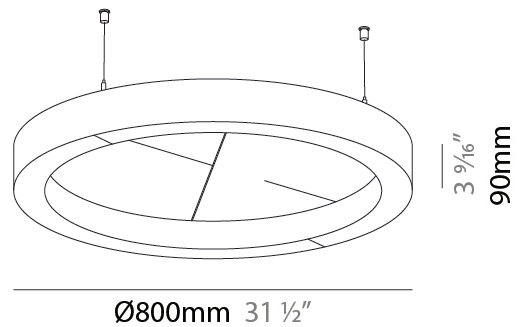

GENERAL

Series: Glorious Slim Acoustic
Brand: Prolicht
Division: Architectural
Mounting Type: Suspension
Mounting Location: Ceiling
Subcategory: Acoustic

PHYSICAL

Shape: Round
Length (mm): 800
Length (in): 31 1/2
Width (mm): 90
Width (in): 3 9/16
Light Distribution: Direct / Indirect
Weight (kg): 9.026
Weight (lbs): 19.90
Diffuser: PMMA - Opal / Micro-Prism
Fixture Finish: SSR / BKV / CWI / CRY / HAB / UFT / ITA / RUA / FTG / MYG / LOD / PUS / FRO / FUP / KIA / POP / BLS / SPG / MEY / GOH / GUM / CHC / COM / ABZ / JAG / OBR / MOS / ROR
Accent Finish: ANC / ASH / BNA / BTC / BZE / CEL / EGG / EVG / FOG / FOS / FST / FUA / IRI / IRO / KHA / LIC / LIM / MER / MSN / MUS / ONX / PEA / PLU / POL / PPY / RAY / ROY / RST / STE / SWD / TAN / TAU

Fixture Material: Aluminum
Cable Details: 2 000mm / 78 3/4" or 6 000mm / 236 1/4" Transparent Cable

ELECTRICAL

Lamp Type: LED (Zhaga Standard)
Input Wattage (W): 77
Total Output Wattage (W): 70
Dimming: Non-Dimmable
Driver Included: Yes
Driver Location: Integrated
Driver Type: Constant Current - Universal
Driver Class: Class 2
Input Voltage (V): 120 - 277

LED

Color Temperature (°K): 2700 / 3000 / 3500 / 4000
Max. Delivered Lumen (lm): Max 9579
Nominal Lumen (lm): Max 12223
CRI: >90 CRI
Lamp Life (hrs): 50000

OPTICAL

RATINGS AND CERTIFICATIONS

Certified By: CSA Certified to UL and CSA Standards
IP rating: IP20