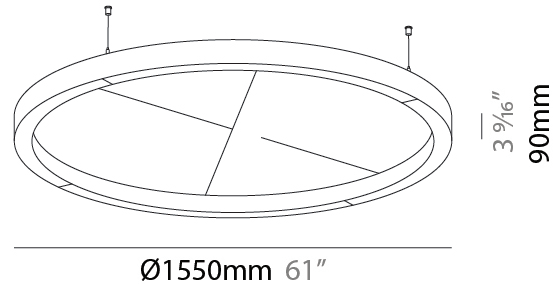

GENERAL

Series: Glorious Slim Acoustic
Brand: Prolicht
Division: Architectural
Mounting Type: Suspension
Mounting Location: Ceiling
Subcategory: Acoustic

PHYSICAL

Shape: Round
Length (mm): 1550
Length (in): 61
Width (mm): 90
Width (in): 3 9/16
Light Distribution: Direct
Diffuser: [PMMA - Opal / Micro-Prism](#)
Fixture Finish: [SSR / BKV / CWI / CRY / HAB / UFT / ITA / RUA / FTG / MYG / LOD / PUS / FRO / FUP / KIA / POP / BLS / SPG / MEY / GOH / GUM / CHC / COM / ABZ / JAG / OBR / MOS / ROR](#)
Accent Finish: [ANC / ASH / BNA / BTC / BZE / CEL / EGG / EVG / FOG / FOS / FST / FUA / IRI / IRO / KHA / LIC / LIM / MER / MSN / MUS / ONX / PEA / PLU / POL / PPY / RAY / ROY / RST / STE / SWD / TAN / TAU](#)
Fixture Material: Aluminum
Cable Details: [2 000mm / 78 3/4" or 6 000mm / 236 1/4" Transparent Cable](#)

ELECTRICAL

Lamp Type: LED (Zhaga Standard)
Input Wattage (W): 104.2
Total Output Wattage (W): 94.5
Dimming: [Non-Dimmable](#)
Driver Included: Yes
Driver Location: Integrated
Driver Type: Constant Current - Universal
Driver Class: Class 2
Input Voltage (V): 120 - 277

LED

Color Temperature (°K): [2700 / 3000 / 3500 / 4000](#)
Max. Delivered Lumen (lm): 12474 / 12777 / 9959 / 13535
Nominal Lumen (lm): 15910 / 16927 / 12702 / 17624
CRI: >90 CRI
Lamp Life (hrs): 50000

OPTICAL

RATINGS AND CERTIFICATIONS

Certified By: CSA Certified to UL and CSA Standards
IP rating: IP20