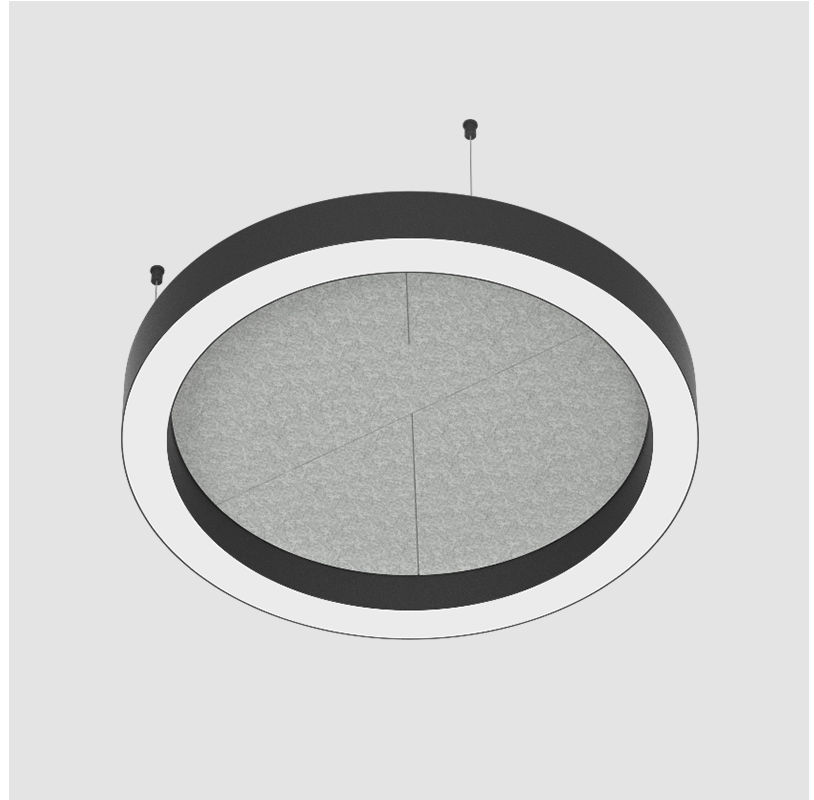

GENERAL

Series: Glorious Slim Acoustic
Brand: Prolicht
Division: Architectural
Mounting Type: Suspension
Mounting Location: Ceiling
Subcategory: Acoustic

PHYSICAL

Shape: Round
Length (mm): 800
Length (in): 31 1/2
Width (mm): 90
Width (in): 3 9/16
Light Distribution: Direct / Indirect
Weight (kg): 9.026
Weight (lbs): 19.90
Diffuser: PMMA - Opal / Micro-Prism
Fixture Finish: SSR / BKV / CWI / CRY / HAB / UFT / ITA / RUA / FTG / MYG / LOD / PUS / FRO / FUP / KIA / POP / BLS / SPG / MEY / GOH / GUM / CHC / COM / ABZ / JAG / OBR / MOS / ROR
Accent Finish: ANC / ASH / BNA / BTC / BZE / CEL / EGG / EVG / FOG / FOS / FST / FUA / IRI / IRO / KHA / LIC / LIM / MER / MSN / MUS / ONX / PEA / PLU / POL / PPY / RAY / ROY / RST / STE / SWD / TAN / TAU

Fixture Material: Aluminum
Cable Details: 2 000mm / 78 3/4" or 6 000mm / 236 1/4" Transparent Cable

ELECTRICAL

Lamp Type: LED (Zhaga Standard)
Input Wattage (W): 77
Total Output Wattage (W): 70
Dimming: Non-Dimmable
Driver Included: Yes
Driver Location: Integrated
Driver Type: Constant Current - Universal
Driver Class: Class 2
Input Voltage (V): 120 - 277

LED

Color Temperature (°K): 2700 / 3000 / 3500 / 4000
Max. Delivered Lumen (lm): Max 9579
Nominal Lumen (lm): Max 12223
CRI: >90 CRI
Lamp Life (hrs): 50000

OPTICAL

RATINGS AND CERTIFICATIONS

Certified By: CSA Certified to UL and CSA Standards
IP rating: IP20